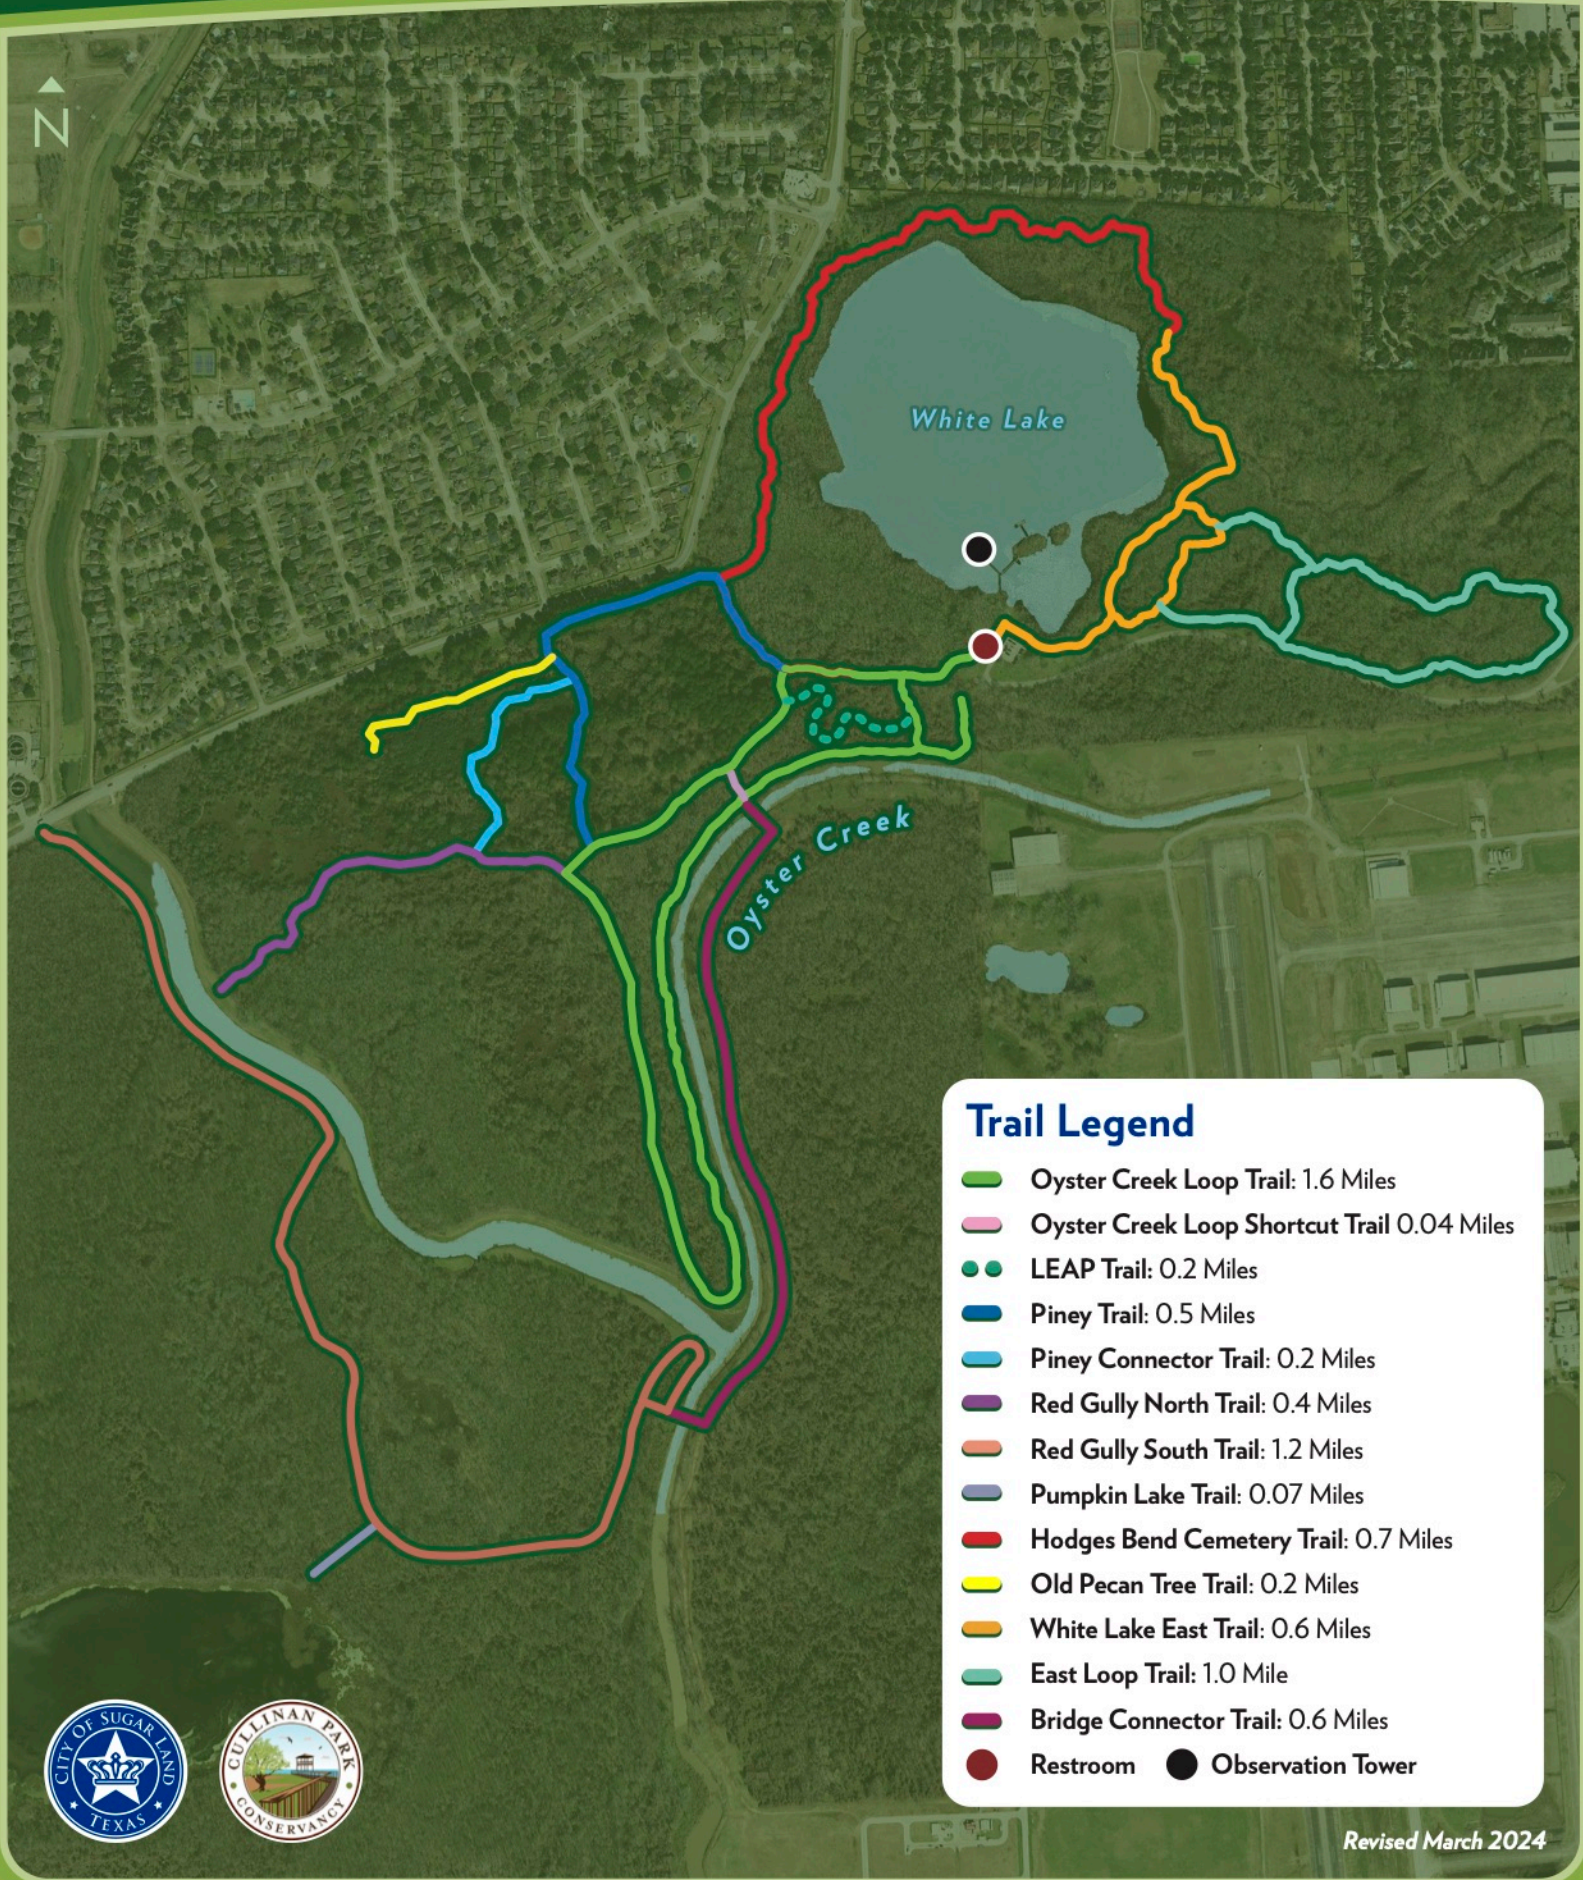

CULLINAN PARK TRAILS MAP

White Lake

Oyster Creek

Trail Legend

-  Oyster Creek Loop Trail: 1.6 Miles
-  Oyster Creek Loop Shortcut Trail 0.04 Miles
-  LEAP Trail: 0.2 Miles
-  Piney Trail: 0.5 Miles
-  Piney Connector Trail: 0.2 Miles
-  Red Gully North Trail: 0.4 Miles
-  Red Gully South Trail: 1.2 Miles
-  Pumpkin Lake Trail: 0.07 Miles
-  Hodges Bend Cemetery Trail: 0.7 Miles
-  Old Pecan Tree Trail: 0.2 Miles
-  White Lake East Trail: 0.6 Miles
-  East Loop Trail: 1.0 Mile
-  Bridge Connector Trail: 0.6 Miles
-  Restroom
-  Observation Tower

Revised March 2024